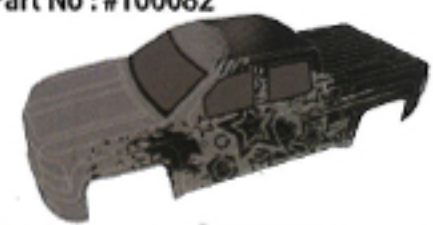

RAVAGE-10MT BODY TYPE 1 (RED)
Part No : #100079

RAVAGE-10MT BODY TYPE 2 (GREEN)
Part No : #100080

RAVAGE-10MT BODY TYPE 2 (RED)
Part No : #100081

RAVAGE-10MT BODY TYPE 3 (ORANGE)
Part No : #100082

RAVAGE-10MT BODY TYPE 3 (BLUE)
Part No : #100083

RAVAGE-10ST BODY (YELLOW)
Part No : #100084

RAVAGE-10ST BODY (WHITE)
Part No : #100085